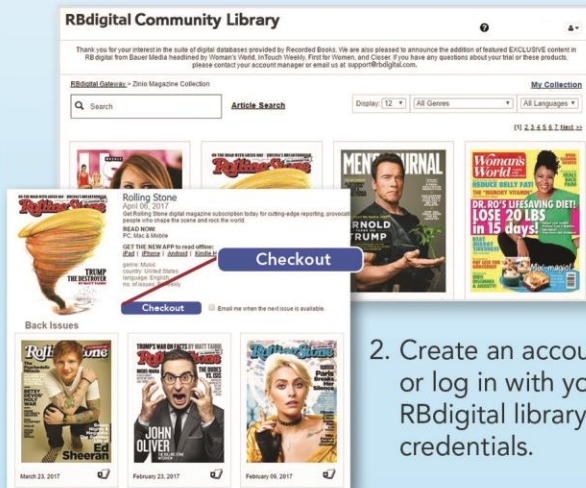

Check out your library's website or visit the information desk for more details.

Getting Started

RBdigital can be found on your library's website.

To enjoy RBdigital's wide selection of popular magazines, follow these simple instructions.

1. Browse the collection and check out any title you like by selecting the **CHECKOUT NOW** icon or clicking on the cover for more information about the publication and then selecting **CHECKOUT**.

2. Create an account or log in with your RBdigital library credentials.

3. Click **KEEP BROWSING** or **START READING**. You may also opt-in to receive email notifications of when the next issue is available.

Reading Online in Your Browser

1. Click **START READING** to instantly read your magazine on your computer or mobile-device browser. The viewer will open a second window.